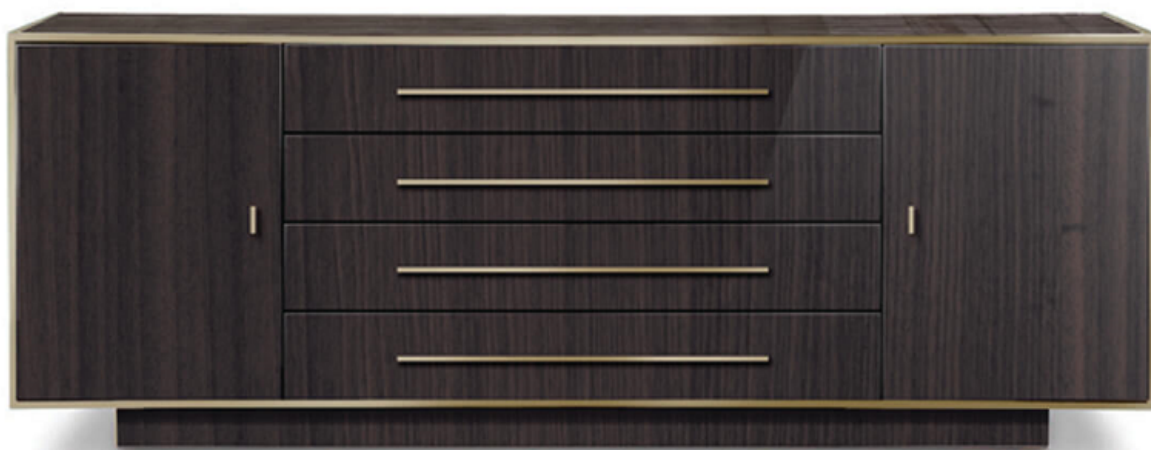

B O L I E R

No. 96111
CREDENZA

BOLIER CLASSICS
collection

MICHAEL KIRKPATRICK
designer

78.5" x 21" x 28"
[199 x 53 x 71 cm]
(w * d * h)

Rosewood Veneer (925)

B O L I E R

No. 96112
CREDENZA

78.5" x 21" x 28"
[199 x 53 x 71 cm]
(w * d * h)

BOLIER CLASSICS
collection

MICHAEL KIRKPATRICK
designer

Figured Eucalyptus
Veneer (1918)

B O L I E R

No. 96112
CREDENZA

BOLIER CLASSICS
collection

MICHAEL KIRKPATRICK
designer

78.5" x 21" x 28"
[199 x 53 x 71 cm]
(w * d * h)

Figured Anigre
Veneer (1920)