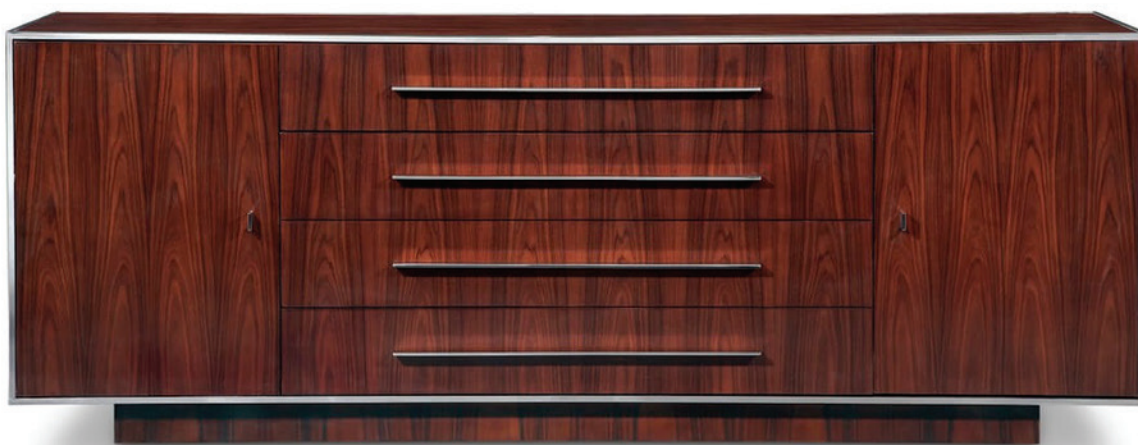

B O L I E R

No. 96111
CREDENZA

BOLIER CLASSICS
collection

MICHAEL KIRKPATRICK
designer

78.5" x 21" x 28"
[199 x 53 x 71 cm]
(w * d * h)

Rosewood Veneer (925)

B O L I E R

No. 96112
CREDENZA

78.5" x 21" x 28"
[199 x 53 x 71 cm]
(w * d * h)

BOLIER CLASSICS
collection

MICHAEL KIRKPATRICK
designer

Figured Eucalyptus
Veneer (1918)

B O L I E R

No. 96112
CREDENZA

BOLIER CLASSICS
collection

MICHAEL KIRKPATRICK
designer

78.5" x 21" x 28"
[199 x 53 x 71 cm]
(w * d * h)

Figured Anigre
Veneer (1920)