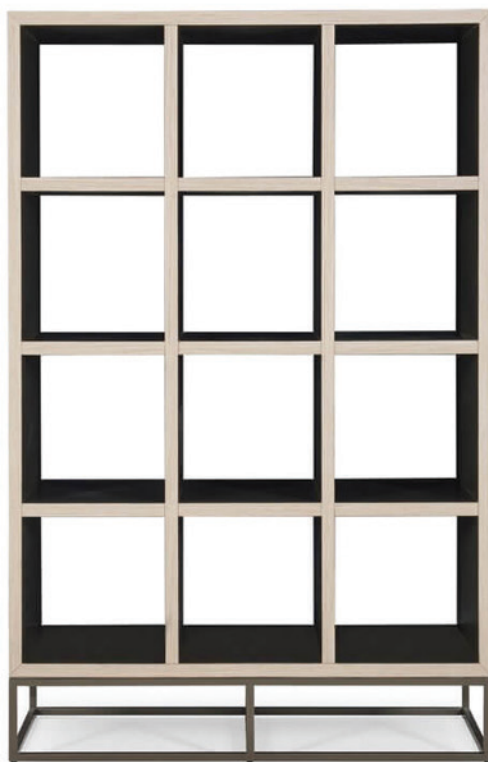

B O L I E R

No. 65024
DISPLAY CASE

47" x 22" x 70.5"
[119 x 56 x 179 cm]
(w * d * h)

Light Oak EV (615) interior
and Dark Gray Lacquer (614)
interior with Dark Bronze
Powder Coat (1913) base

DOMICILE
collection

MICHAEL VANDERBYL
designer