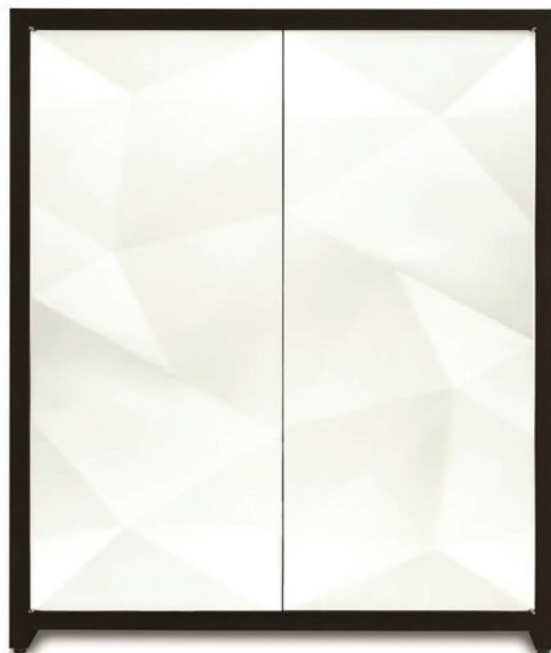

B O L I E R

No. 64003

TALL CABINET

43" x 22" x 50.5"
[109 x 56 x 128 cm]
(w * d * h)

Dark Oak Veneer (601) with
White Lacquer (1305) doors

DOMICILE
collection

MICHAEL VANDERBYL
designer