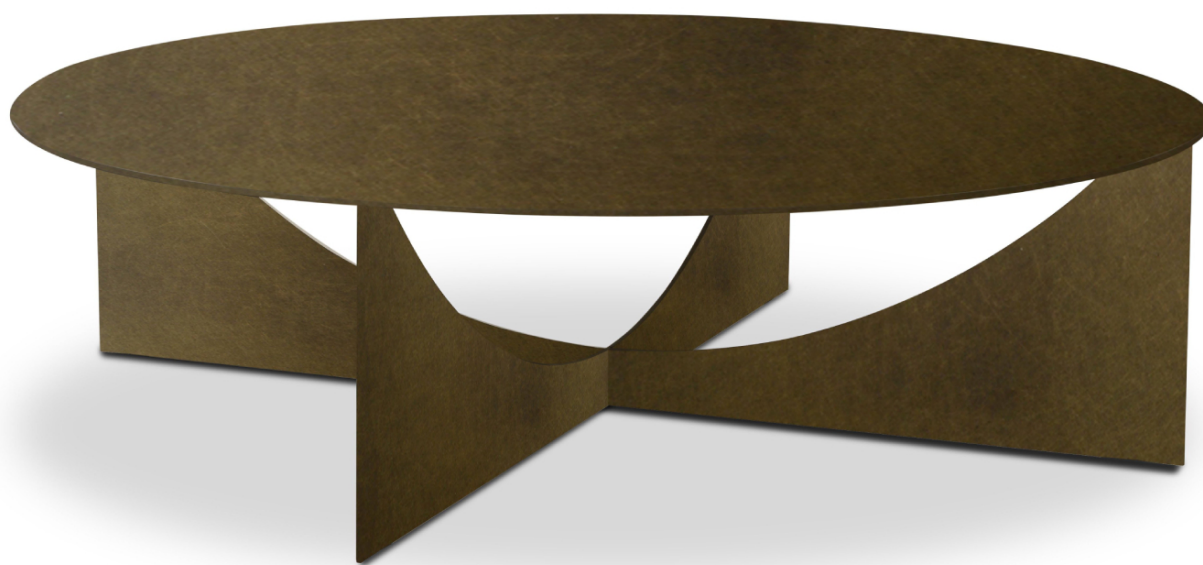

# B O L I E R

No. 63090  
KALDER COFFEE TABLE

DOMICILE  
collection

MICHAEL VANDERBYL  
designer

47.75" dia x 14"  
[121 dia x 36 cm]  
(dia x h)

Black Painted Bronze (617)

# B O L I E R

No. 63095

## KALDER COFFEE TABLE

DOMICILE  
collection

MICHAEL VANDERBYL  
designer

47.75" dia x 14"  
[121 dia x 36 cm]  
(dia x h)

Antique Bronze (618)