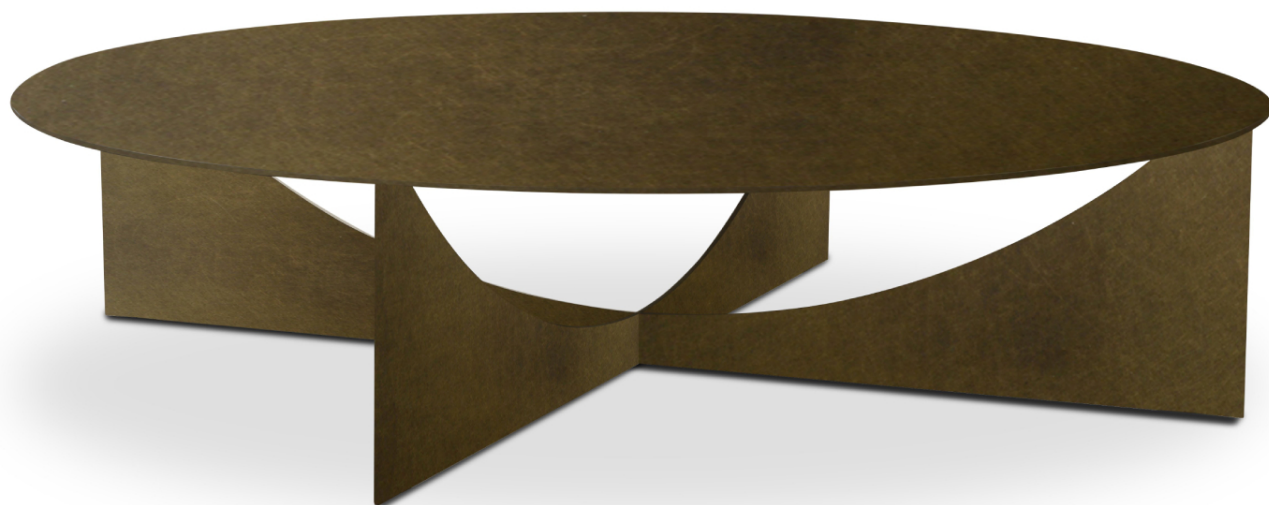

B O L I E R

No. 63080

KALDER COFFEE TABLE

DOMICILE
collection

MICHAEL VANDERBYL
designer

60" dia x 14"
[152 dia x 36 cm]
(dia x h)

Black Painted Bronze (617)

B O L I E R

No. 63094

KALDER COFFEE TABLE

DOMICILE
collection

MICHAEL VANDERBYL
designer

60" dia x 14"
[152 dia x 36 cm]
(dia x h)

Antique Bronze (618)