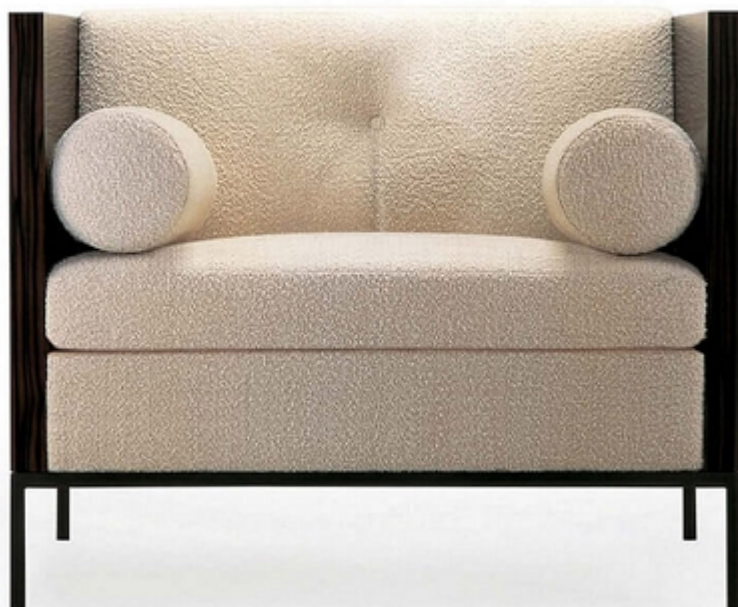

# B O L I E R

No. 62411  
LOUNGE CHAIR

DOMICILE  
collection

MICHAEL VANDERBYL  
designer

36" x 32" x 29.75"  
[91 x 81 x 76 cm]  
(w \* d \* h)

SH: 17.75" [45 cm]  
SD: 22" [56 cm]  
AH: 29.75" [76 cm]

5.5 yds req.  
99 sq/ft req.

Dark Oak (601) Veneers

# B O L I E R

No. 62039  
LOUNGE CHAIR

DOMICILE  
collection

MICHAEL VANDERBYL  
designer

36" x 32" x 29.75"  
[91 x 81 x 76 cm]  
(w \* d \* h)

SH: 17.75" [45 cm]  
SD: 22" [56 cm]  
AH: 29.75" [76 cm]

5.5 yds req.  
99 sq/ft req.