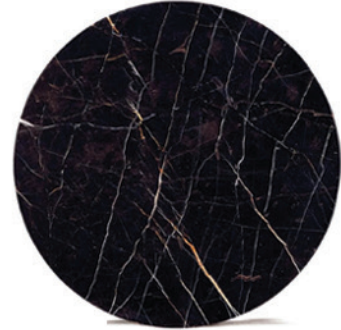

B O L I E R

No. 43028
SIDE TABLE

23.5" dia x 21.5"
[60 dia x 55 cm]
(dia * h)

Marquina Marble (917) top
with Antique Silver Gilt Metal
(407) base

BOLIER OCCASIONALS
collection

JOHN BLACK
designer