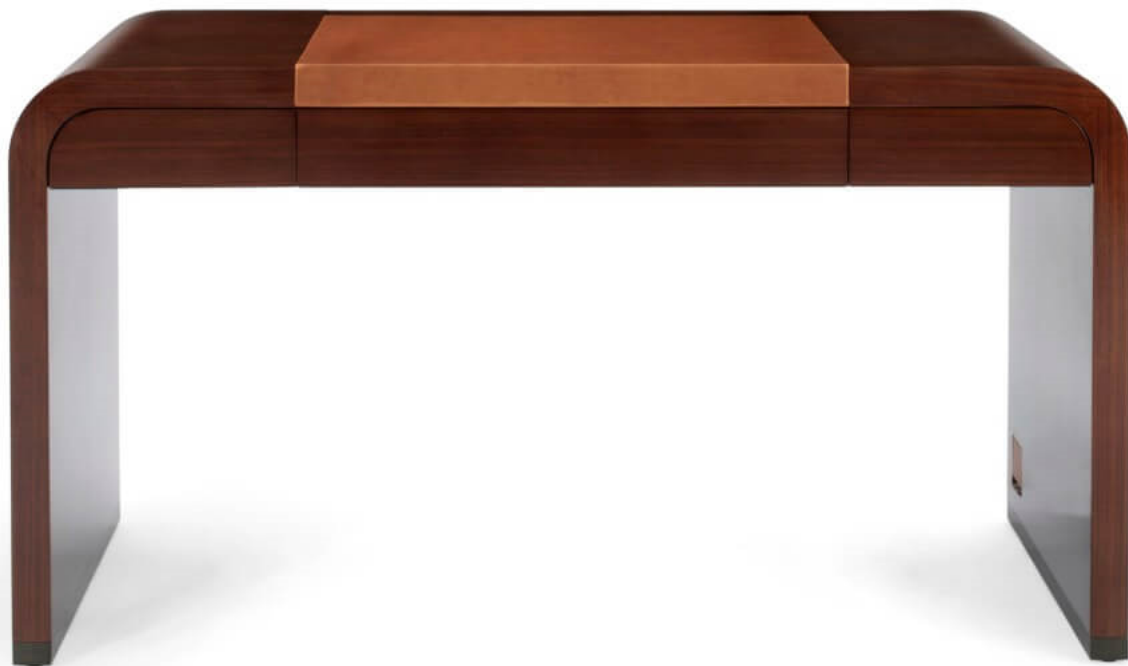

B O L I E R

No. 193018
RADIUS DESK

56" x 24" x 30"
[142 x 61 x 76 cm]
(w * d * h)

Walnut Veneer (1911) with
Dark Bronze Powder
Coat (1913) foot-cap.
Removable COL leather pad.

OBJETS
collection

MICHAEL KIRKPATRICK
designer

B O L I E R

No. 193037
RADIUS DESK

56" x 24" x 30"
[142 x 61 x 76 cm]
(w * d * h)

Figured Eucalyptus Veneer
(1918) with Polished
Gunmetal (1919) foot-cap.
Removable COL leather pad.

OBJETS
collection

MICHAEL KIRKPATRICK
designer