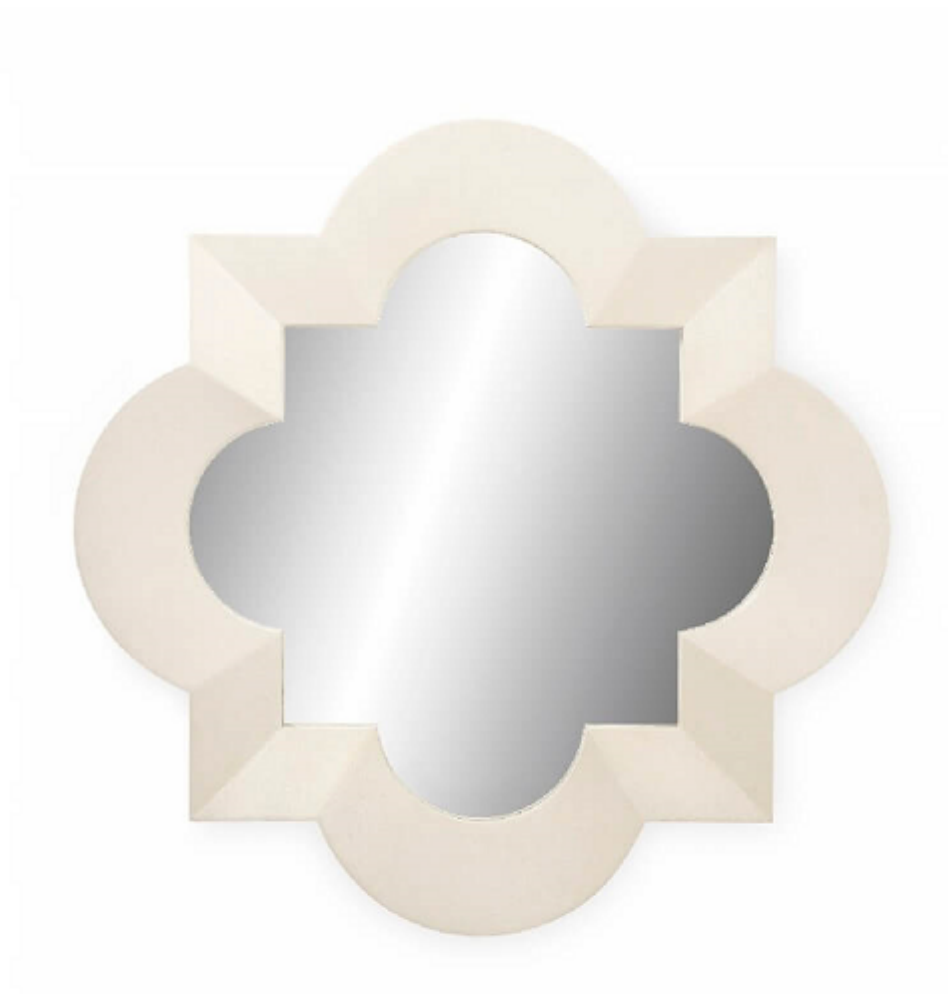

B O L I E R

No. 150001N

BEVELED CANTED FRAMED MIRROR

BOLIER CLASSICS
collection

JOHN BLACK
designer

46" x 4.5" x 46"
[117 x 11 x 117 cm]
(w * d * h)

Cream Linen (1410)

B O L I E R

No. 150001B

BEVELED CANTED FRAMED MIRROR

BOLIER CLASSICS
collection

JOHN BLACK
designer

46" x 4.5" x 46"
[117 x 11 x 117 cm]
(w * d * h)

Black Linen (1501)