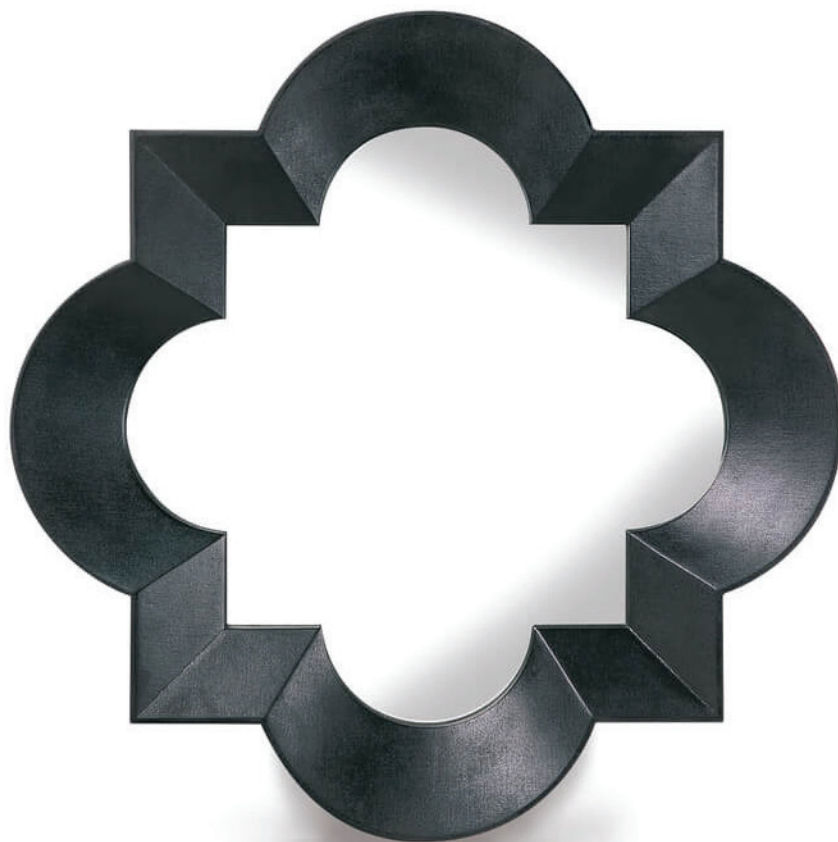

B O L I E R

No. 150001N

BEVELED CANTED FRAMED MIRROR

BOLIER CLASSICS
collection

JOHN BLACK
designer

46" x 4.5" x 46"
[117 x 11 x 117 cm]
(w * d * h)

Cream Linen (1410)

B O L I E R

No. 150001B

BEVELED CANTED FRAMED MIRROR

BOLIER CLASSICS
collection

JOHN BLACK
designer

46" x 4.5" x 46"
[117 x 11 x 117 cm]
(w * d * h)

Black Linen (1501)